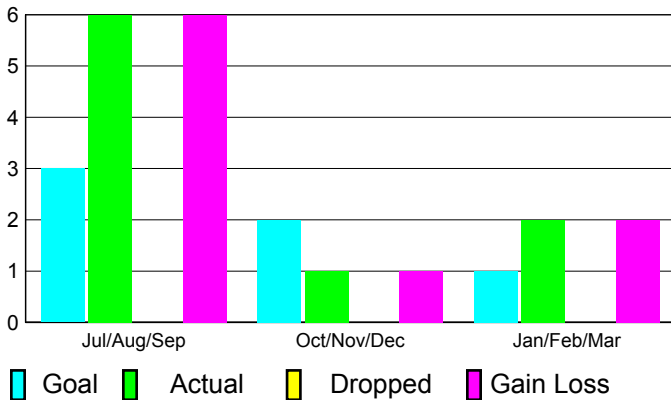

2010-2011 GMT Reports for District (or Undistricted) **District 354 B**

GMT: KWANG-SOO JANG

Location: REPUBLIC OF KOREA

GMT CA: 5

CLUBS

Club Results
2010-2011

Clubs
2009-2010

Month	New Club Goal	Actual New Clubs	Actual Dropped Clubs	Gain/Loss of Clubs	Gain/Loss of Clubs
Jul/Aug/Sep	3	6	0	6	6
Oct/Nov/Dec	2	1	0	1	0
Jan/Feb/Mar	1	2	0	2	6
Totals	6	9	0	9	12

Club Results 2010-2011

Goal, New, Dropped, Gain/Loss

Comparison of Club Gain/Loss

Current Year Compared to the Previous Year

YTD Status Quo Clubs 2010-2011

Status Quo Clubs Compared to Status Quo Members

MEMBERSHIP