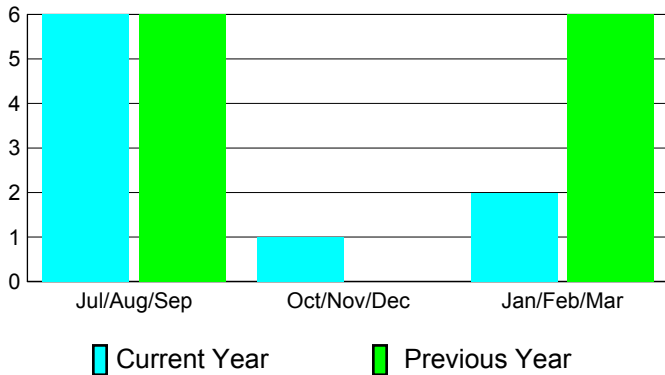

2010-2011 GMT Reports for District (or Undistricted) **District 354 B**

GMT: KWANG-SOO JANG

Location: REPUBLIC OF KOREA

GMT CA: 5

CLUBS

Club Results
2010-2011

Clubs
2009-2010

Month	New Club Goal	Actual New Clubs	Actual Dropped Clubs	Gain/Loss of Clubs	Gain/Loss of Clubs
Jul/Aug/Sep	3	6	0	6	6
Oct/Nov/Dec	2	1	0	1	0
Jan/Feb/Mar	1	2	0	2	6
Totals	6	9	0	9	12

Club Results 2010-2011

Goal, New, Dropped, Gain/Loss

Comparison of Club Gain/Loss

Current Year Compared to the Previous Year

YTD Status Quo Clubs 2010-2011

Status Quo Clubs Compared to Status Quo Members

MEMBERSHIP