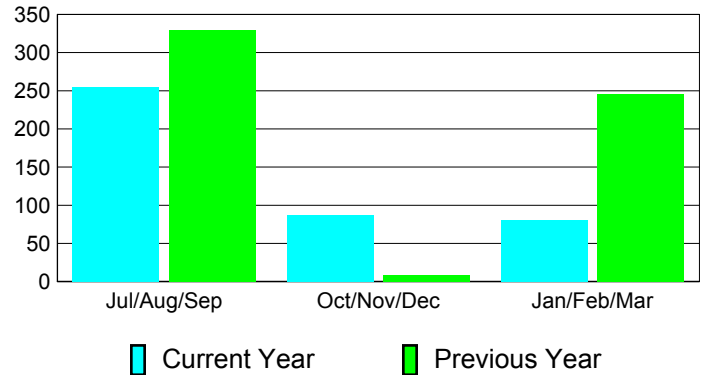

Membership Results
2010-2011

Membership
2009-2010

Month	Net Memb Goal	Actual New Memb	Actual Dropped Memb	Gain/Loss of Memb	Gain/Loss of Memb
Jul/Aug/Sep	180	430	-175	255	329
Oct/Nov/Dec	150	367	-280	87	9
Jan/Feb/Mar	50	207	-126	81	246
Totals	380	1004	-581	423	584

Membership Results 2010-2011

Goal, New, Dropped, Gain/Loss

Comparison of Membership Gain/Loss

Current Year Compared to the Previous Year

Gender Comparison 2010-2011

Jul/Aug/Sep

Oct/Nov/Dec

Jan/Feb/Mar