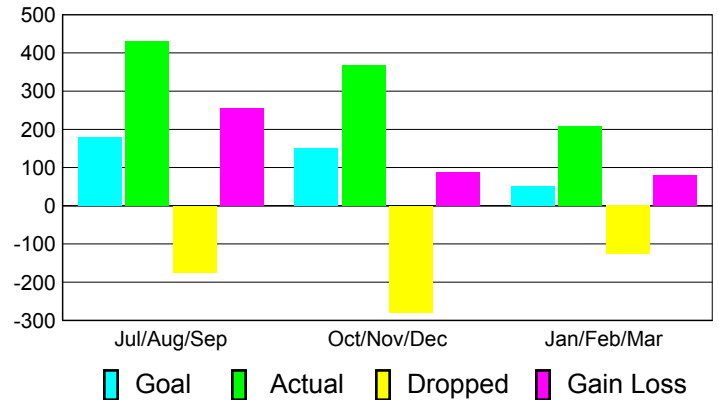

Membership Results 2010-2011

Goal, New, Dropped, Gain/Loss

Comparison of Membership Gain/Loss

Current Year Compared to the Previous Year